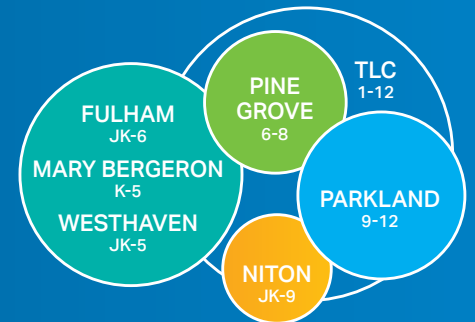

EDSON AND AREA

Students are valued for their uniqueness and are encouraged to strive for their personal best. Definitely, an 'every child matters' philosophy is at the heart of the school! My girls love the extra-curricular activities. As a parent, I also appreciate the accessibility of the principal and staff on a regular basis.