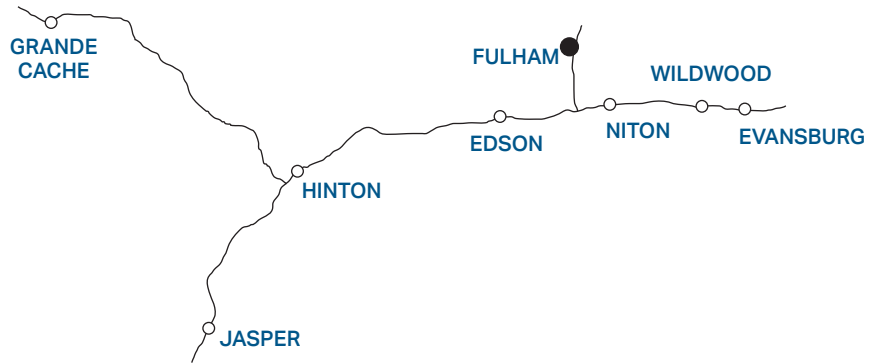

FULHAM COMMUNITY SCHOOL

LOCATION: **FULHAM**

GRADES: **JUNIOR K - 6**

OF STUDENTS: **43**

PRINCIPAL: **JANAYA MARSHALL**

MOTTO

SCHOOL, FAMILY, COMMUNITY

-  Five-day, full-day Kindergarten program
-  Junior kindergarten program for 4 year olds
-  Drama Week for entire school population
-  Focus on Character Development
-  Flexible seating in welcoming and engaging classrooms